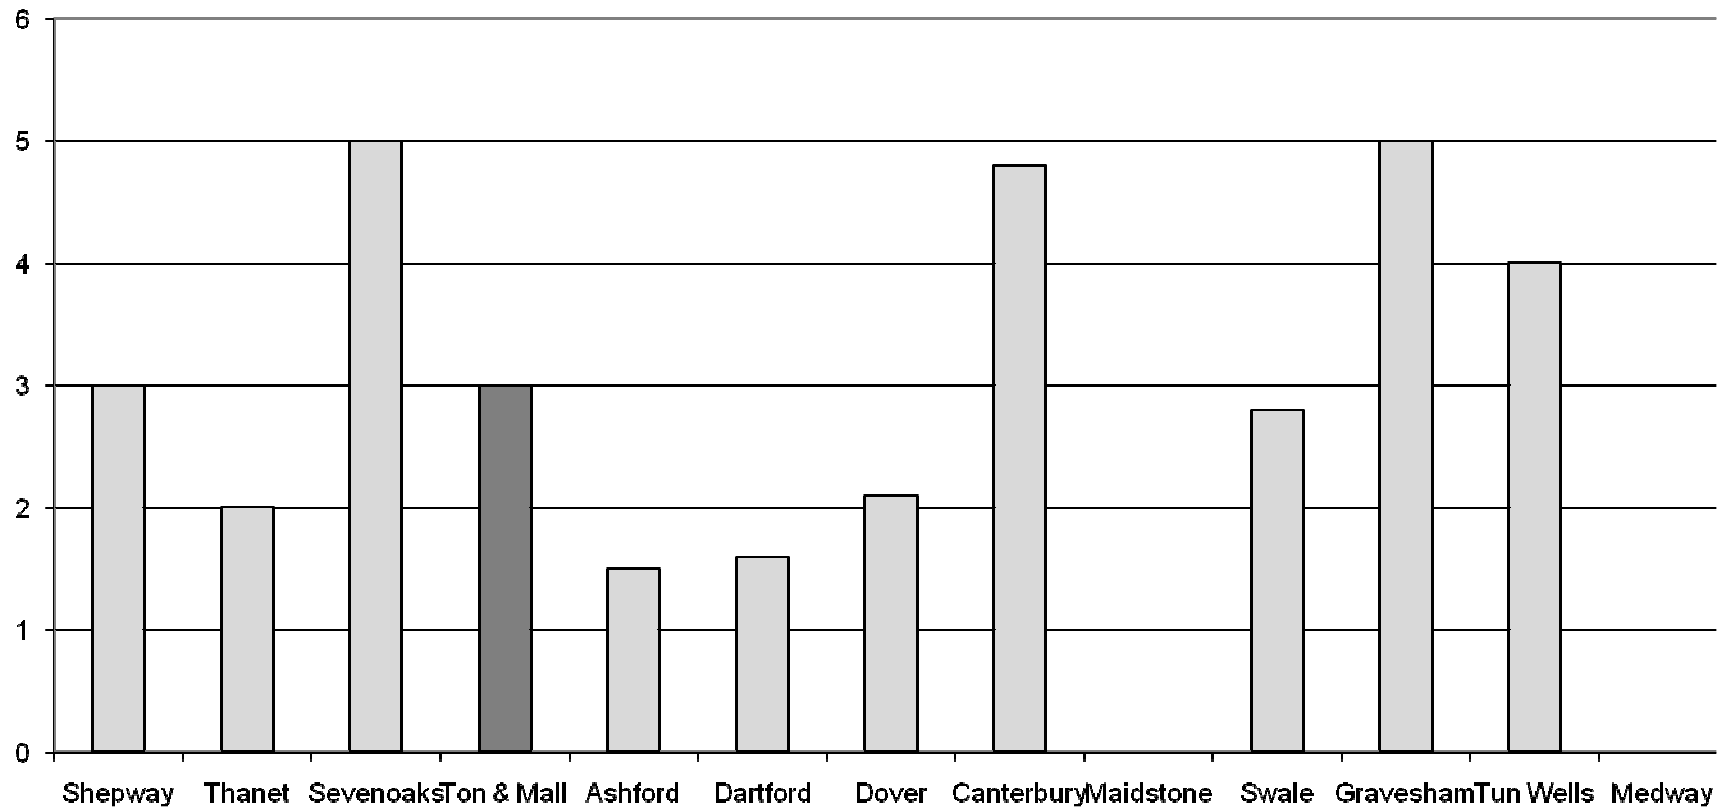

Enforcement staff - FTE Aug 2011

	FTEs	Management	Senior/Man	Senior	Officer	Assistant	Technical	admin		
Enforcement	3	0	0	0	1	1	0	1	Shepway	3
<i>Enforcement</i>	2	0	1	0	1	0	0	0	Thanet	2
<i>Enforcement</i>	5	0	1	0	2	0	0	2	Sevenoaks	5
<i>Enforcement</i>	3	0	0	1	0	0	2	0	Ton & Mall	3
<i>Enforcement</i>	1.5	0	0.5	0	1	0	0	0	Ashford	1.5
<i>Enforcement</i>	1.6	0	0	1	0.6	0	0	0	Dartford	1.6
<i>Enforcement</i>	2.1	0	0.5	0	1.6	0	0	0	Dover	2.1
<i>Enforcement</i>	4.8	1	0	0	3.5	0	0	0.3	Canterbury	4.8
<i>Enforcement</i>									Maidstone	
<i>Enforcement</i>	2.8	0	1	0	1.8	0	0	0	Swale	2.8
<i>Enforcement</i>	5	0	1	0	1	1	2	0	Gravesham	5
<i>Enforcement</i>	4				1	2			Tun Wells	4
<i>Enforcement</i>									Medway	